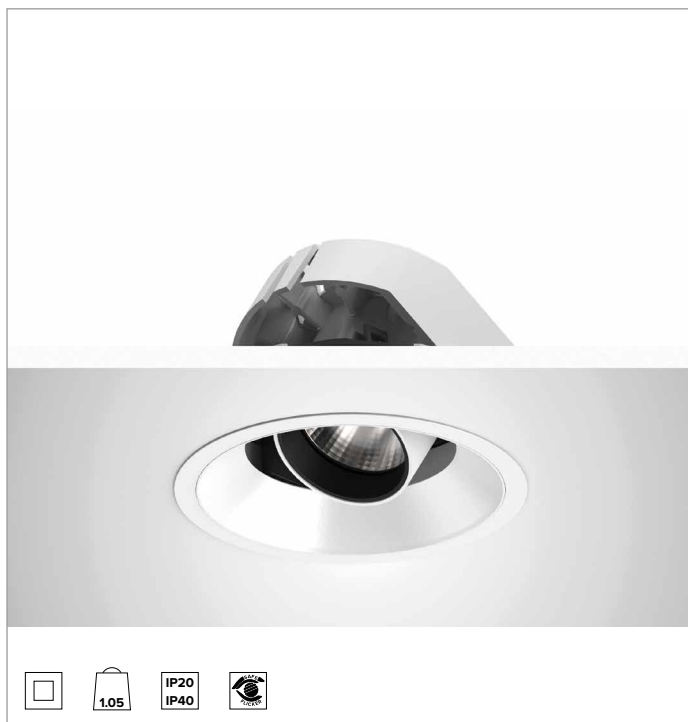

1T8607EL | CTEVO ARCHITECTURAL 160

Adjustable recessed LED projector in a trim version

		2700K	H(m)	D(m)	E _{max} (lx)
		Ra90		55°	
Fixture Power	34W	1	1.04	3754	
Source Flux	3943lm	2	2.08	938	
Fixture Flux	2973lm	3	3.13	417	
Efficacy	87lm/W	4	4.17	235	
TS1279	I _{max} =975cd/klm	I _{max}	3843cd	5	5.21
					150

CCT nominal: 2700K

Lifetime (L80/B10): >50000h tq +25°C

ILLUMINOTECHNICAL CHARACTERISTICS

WFL - precision optics with a black silicone cut off ring. Version with a convex faceted highly reflective anodised aluminium reflector and a holographic diffusion filter. UGR<22 (EN 12464-1).

Optic: REFLECTOR

Beam angles: WFL

Optical efficiency: 75%

Fixture flux: 2973lm

Luminous efficacy: 87lm/W

Photobiological safety: Compliant with RG1 low risk group

MECHANICAL CHARACTERISTICS

Die-cast white painted anodised aluminium body and dissipator. White colour cover. The optical unit can be adjusted up to 40° on the vertical plane with a mechanical beam locking system and a graduated scale, and 358° on the horizontal plane. Trim version with an integrated white ring.

Colour and finish: Plaster white

Weight: 1.05Kg

Version: TRIM

Degree of protection: IP20 for recessed part

Degree of protection: IP40 for exposed part

ELECTRICAL CHARACTERISTICS

Integrated electronic ON-OFF driver.