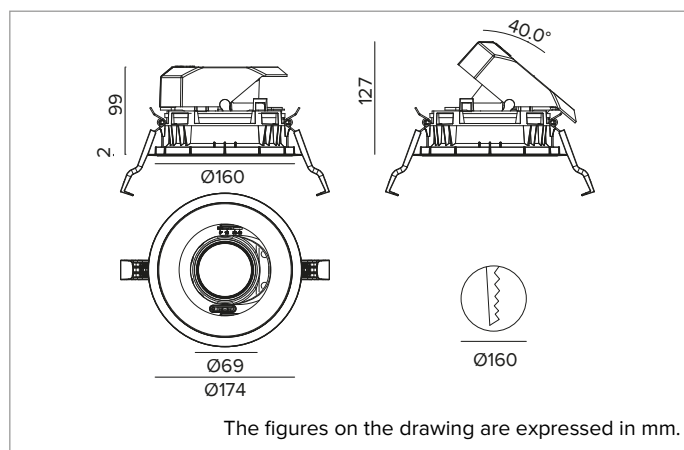

1T8607EL | CTEVO ARCHITECTURAL 160

Adjustable recessed LED projector in a trim version

		2700K	H(m)	D(m)	E _{max} (lx)
		Ra90		55°	
Fixture Power	34W	1	1.04	3754	
Source Flux	3943lm	2	2.08	938	
Fixture Flux	2973lm	3	3.13	417	
Efficacy	87lm/W	4	4.17	235	
TS1279	I _{max} =975cd/klm	I _{max}	3843cd	5	5.21
					150

Optic: REFLECTOR

Beam angles: WFL

Optical efficiency: 75%

Fixture flux: 2973lm

Luminous efficacy: 87lm/W

Photobiological safety: Compliant with RG1 low risk group

MECHANICAL CHARACTERISTICS

Die-cast white painted anodised aluminium body and dissipator. White colour cover. The optical unit can be adjusted up to 40° on the vertical plane with a mechanical beam locking system and a graduated scale, and 358° on the horizontal plane. Trim version with an integrated white ring.

Colour and finish: Plaster white

Weight: 1.05Kg

Version: TRIM

Degree of protection: IP20 for recessed part

Degree of protection: IP40 for exposed part

ELECTRICAL CHARACTERISTICS

Integrated electronic ON-OFF driver.